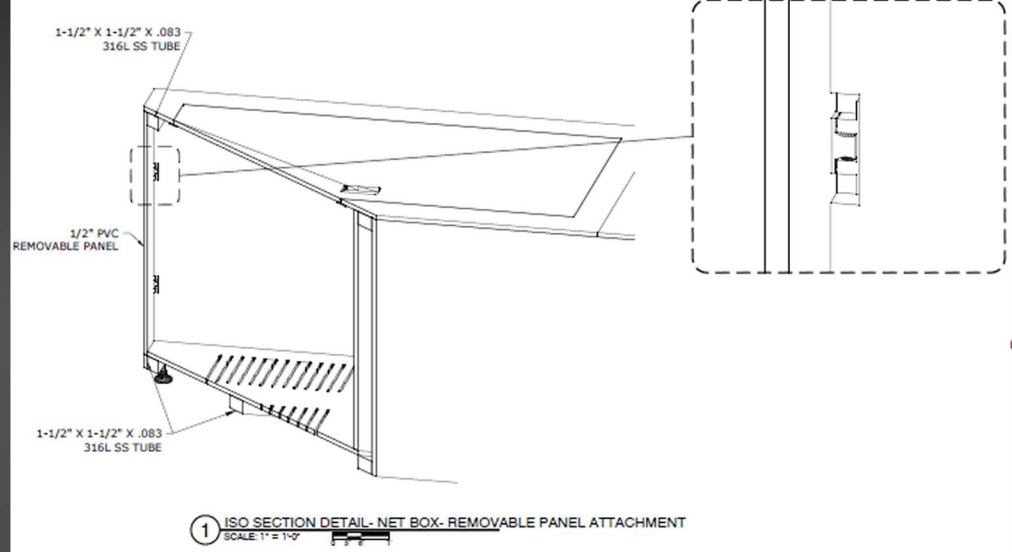

SAFETY NET DEPLOYMENT BOX:
SECTION DETAIL