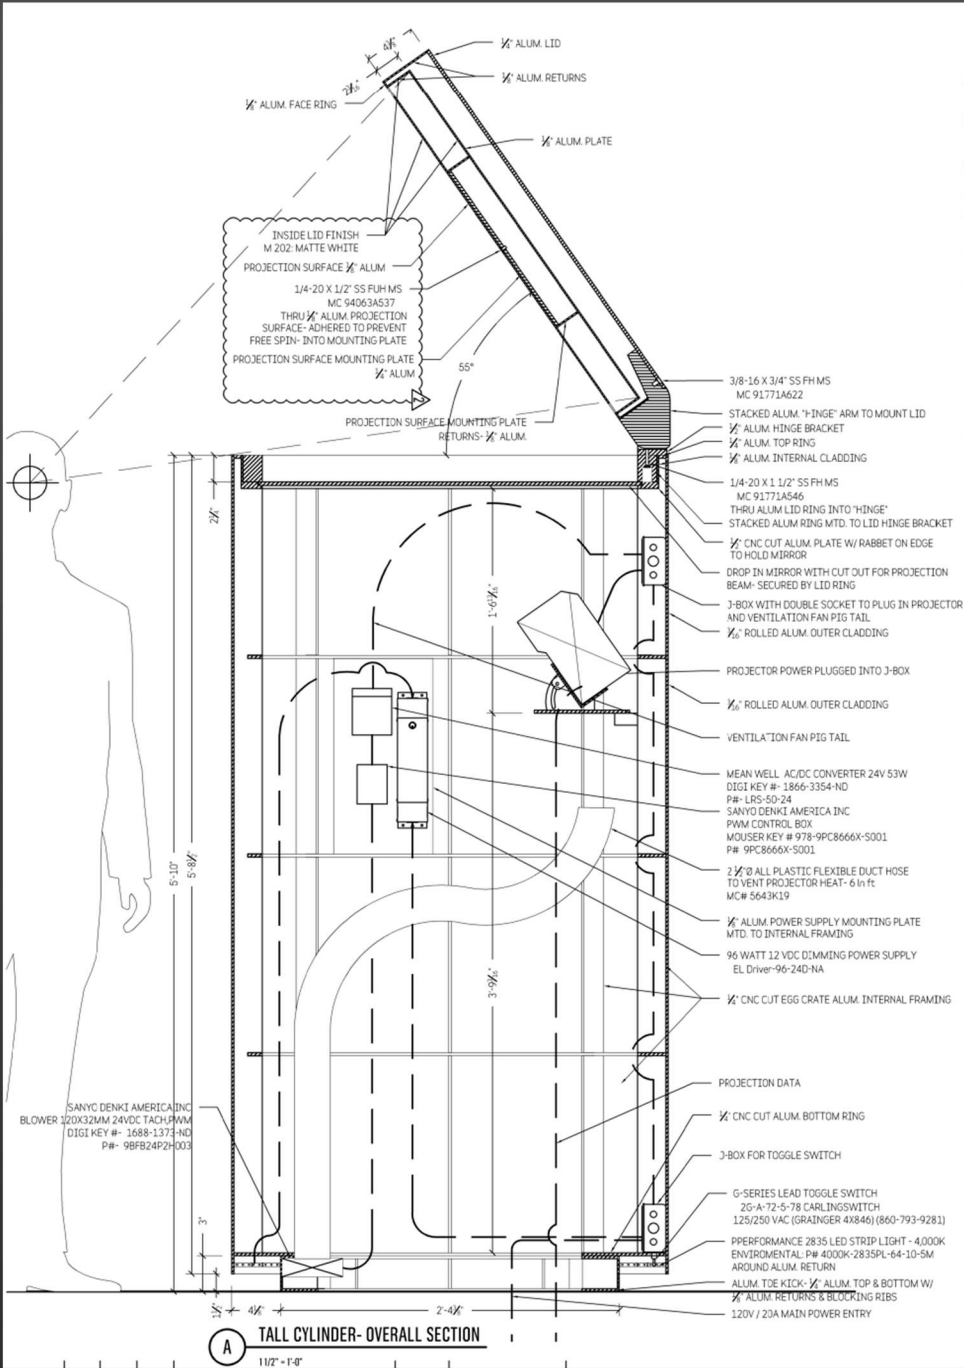

UNIVERSAL'S HOLIDAY PARADE FEATURING MACY'S

- CONSTRUCTION DRAWINGS FOR TOY TRAIN AND SHREK FLOATS
- ELEMENT COORDINATION ON VARIOUS FLOATS

SEAWORLD SAN DIEGO ORCA STAGE REVAMP

- COORDINATION OF NASSAL SCOPE WITH EXISTING AND NEW FACILITY INFRASTRUCTURE
- DESIGN DEVELOPMENT DRAWINGS FOR NEW STAGE ELEMENTS

JACKSONVILLE ZOO: AFRICAN FOREST TREE EXHIBIT

- DESIGN DEVELOPMENT DRAWINGS AND COORDINATION WITH ENGINEERING, FABRICATION VENDORS, AND CLIENT

DRAFTING

MAKEUP DISPLAY:
PROJECTION CANISTER SECTION

SAFETY NET DEPLOYMENT BOX:
SECTION DETAIL

ANIMAL TREE EXHIBIT:
EXTERIOR ELEVATION

VIDEO DISPLAY WALL FRAMING

WHALE FEED BOX DETAILS

NOTE: BUILD 3 FEED BOXES
ALL METAL AND FASTENERS MUST BE 316 STAINLESS STEEL

DRAFTING

THEMED ELEMENT DETAIL

PROP CASE MILLWORK