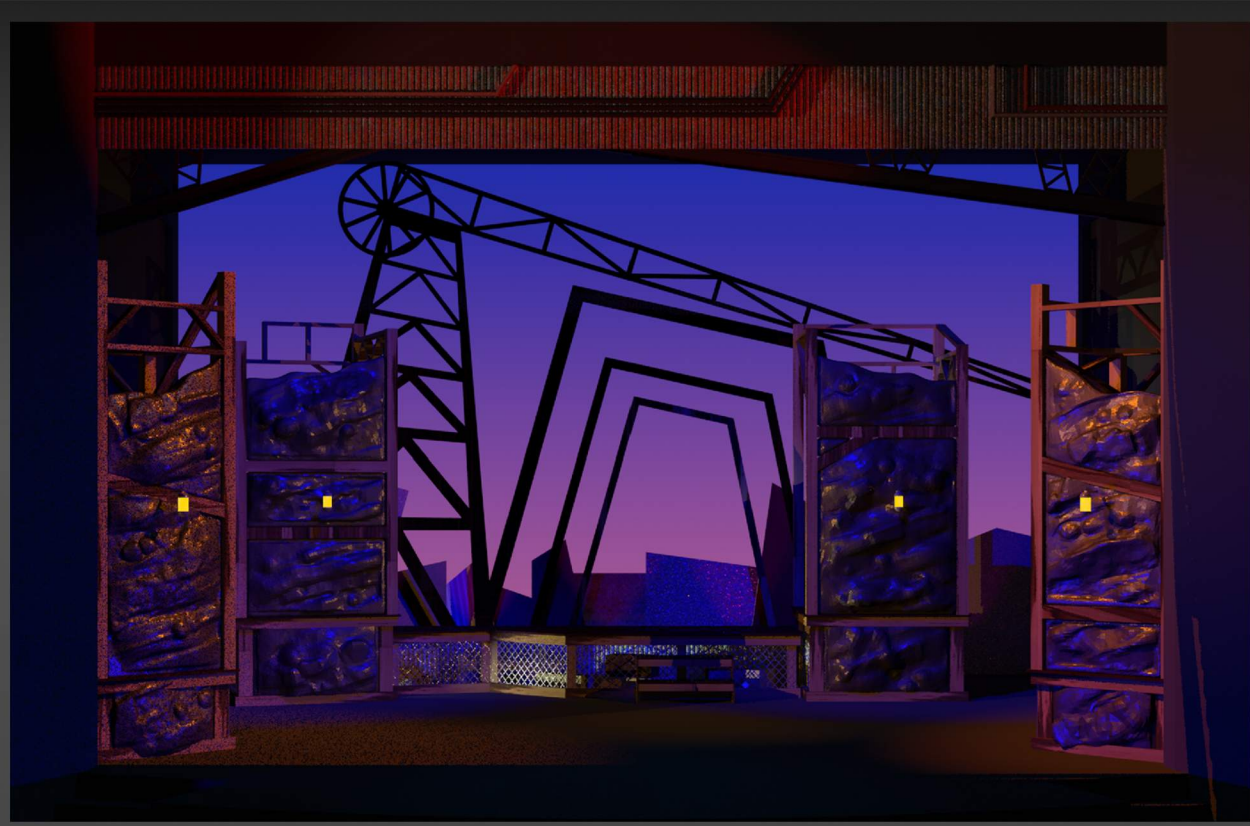

DIGITAL RENDERING

SET RENDER: CLIENT- GARDEN THEATRE