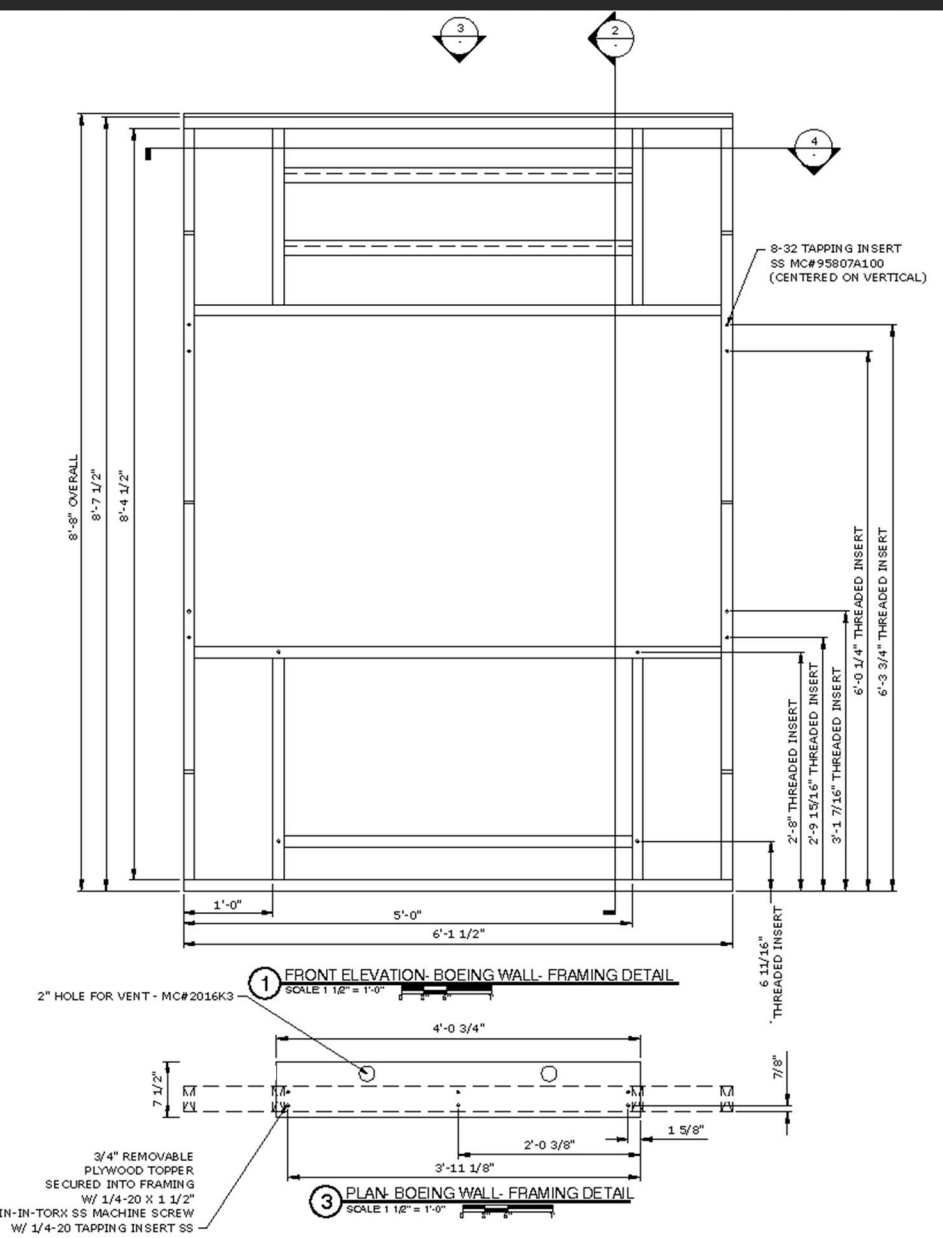

JACKSONVILLE ZOO: AFRICAN FOREST TREE EXHIBIT

- DESIGN DEVELOPMENT DRAWINGS AND COORDINATION WITH ENGINEERING, FABRICATION VENDORS, AND CLIENT

DRAFTING

MAKEUP DISPLAY:
PROJECTION CANISTER SECTION

SAFETY NET DEPLOYMENT BOX:
SECTION DETAIL

ANIMAL TREE EXHIBIT:
EXTERIOR ELEVATION

VIDEO DISPLAY WALL FRAMING

WHALE FEED BOX DETAILS

NOTE: BUILD 3 FEED BOXES
ALL METAL AND FASTENERS MUST BE 316 STAINLESS STEEL

DRAFTING

THEMED ELEMENT DETAIL

PROP CASE MILLWORK