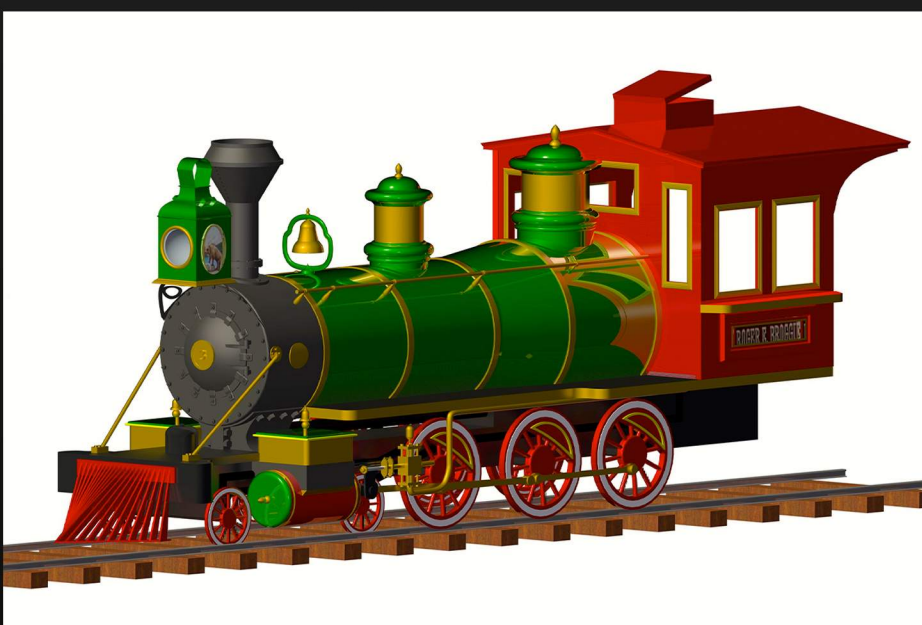

SCENIC PLATFORM ELEVATION

THEMED ELEMENT DETAIL

MAKEUP CONVEYOR BELT ELEVATION

SET DESIGN

THE LITTLE MERMAID

-The Orlando Shakespeare Theatre
-Dir. Patrick Brailard

PAINT ELEVATIONS

SET RENDERING

MODELING

LASER MAZE CONCEPT:
GOOGLE SKETCHUP

LASER MAZE CONCEPT: GOOGLE SKETCHUP

CHARACTER SCULPT: PIXOLOGIC ZBRUSH

RIDE VEHICLE RECREATION:
RHINOCEROS 6

VEHICLE RECREATION:
VECTORWORKS

RIDE VEHICLE CONCEPT: VECTORWORKS