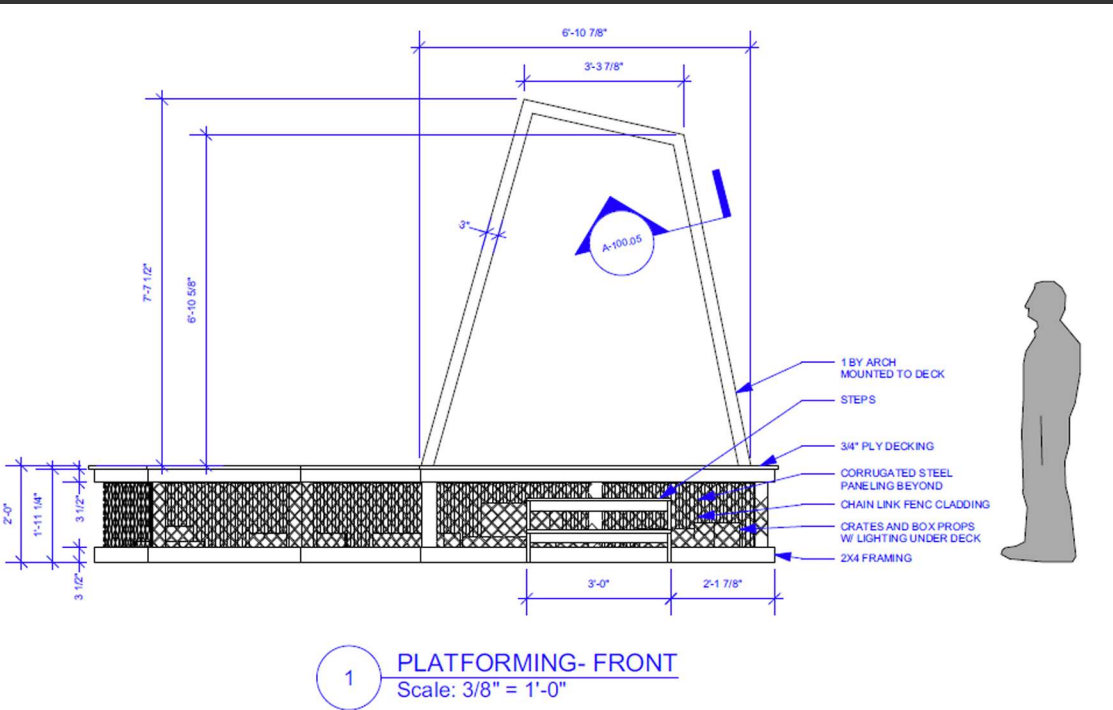

ANIMAL TREE EXHIBIT:
EXTERIOR ELEVATION

VIDEO DISPLAY WALL FRAMING

WHALE FEED BOX DETAILS

NOTE: BUILD 3 FEED BOXES
ALL METAL AND FASTENERS MUST BE 316 STAINLESS STEEL

DRAFTING

THEMED ELEMENT DETAIL

PROP CASE MILLWORK

SCENIC PLATFORM ELEVATION

THEMED ELEMENT DETAIL

MAKEUP CONVEYOR BELT ELEVATION

SET DESIGN

THE LITTLE MERMAID

-The Orlando Shakespeare Theatre
-Dir. Patrick Brailard

PAINT ELEVATIONS

SET RENDERING