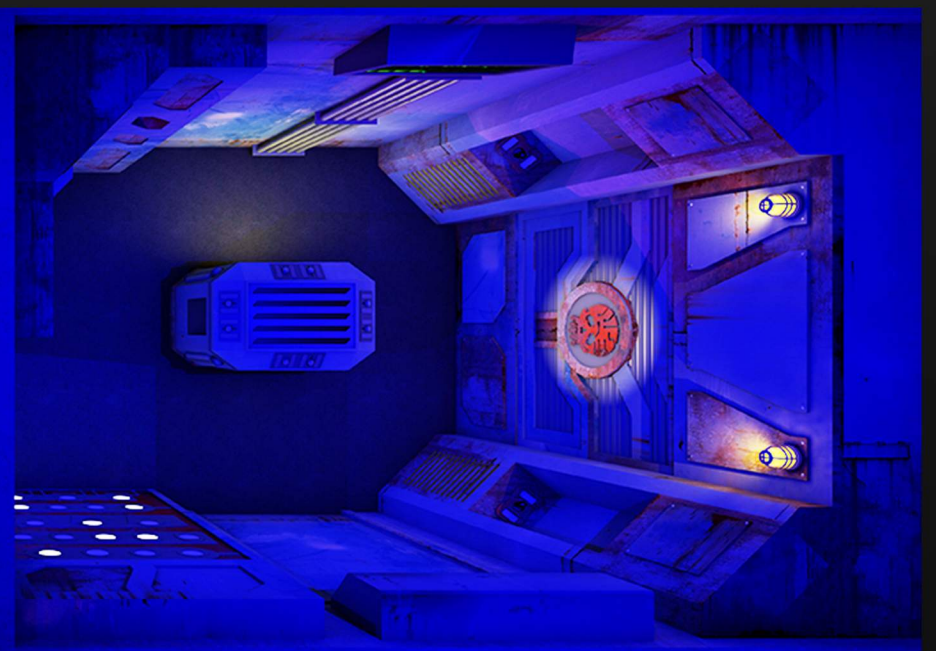

ESCAPE ROOM RENDER: MOBILE ESCAPE USA