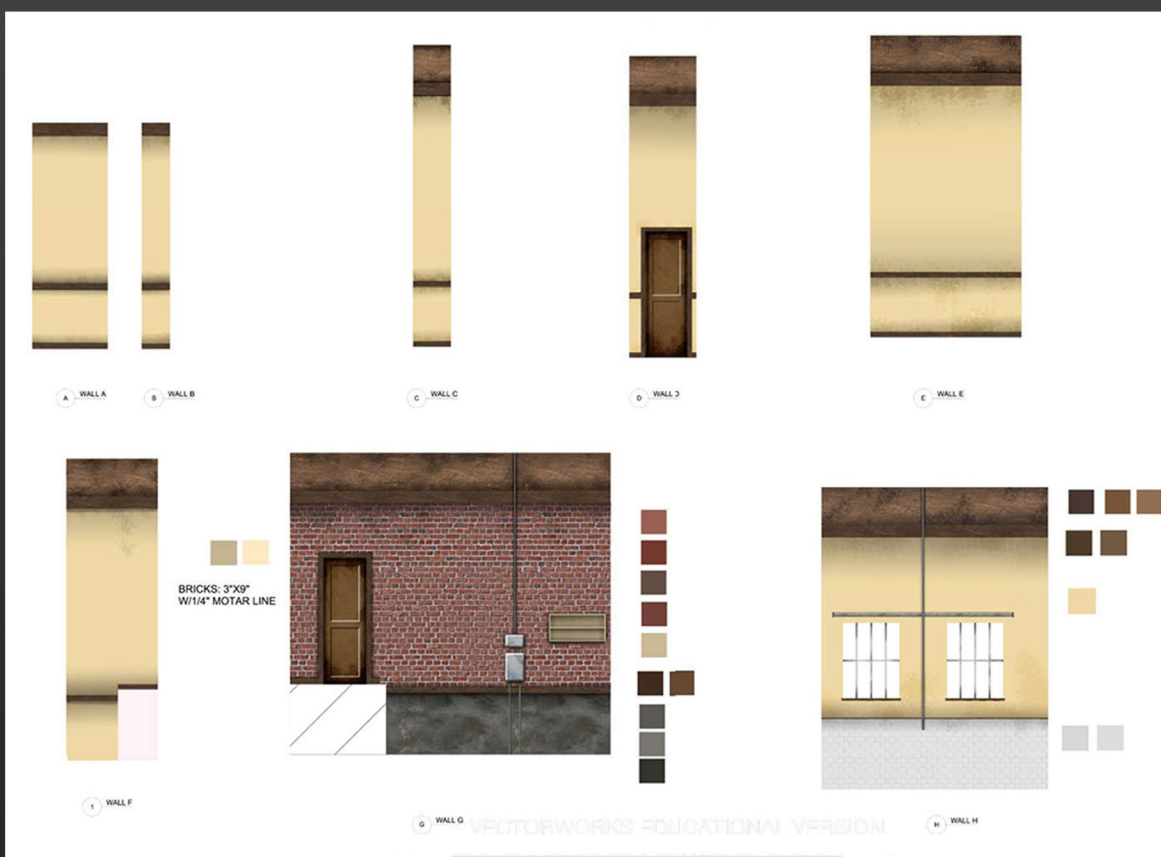

PAINT ELEVATION