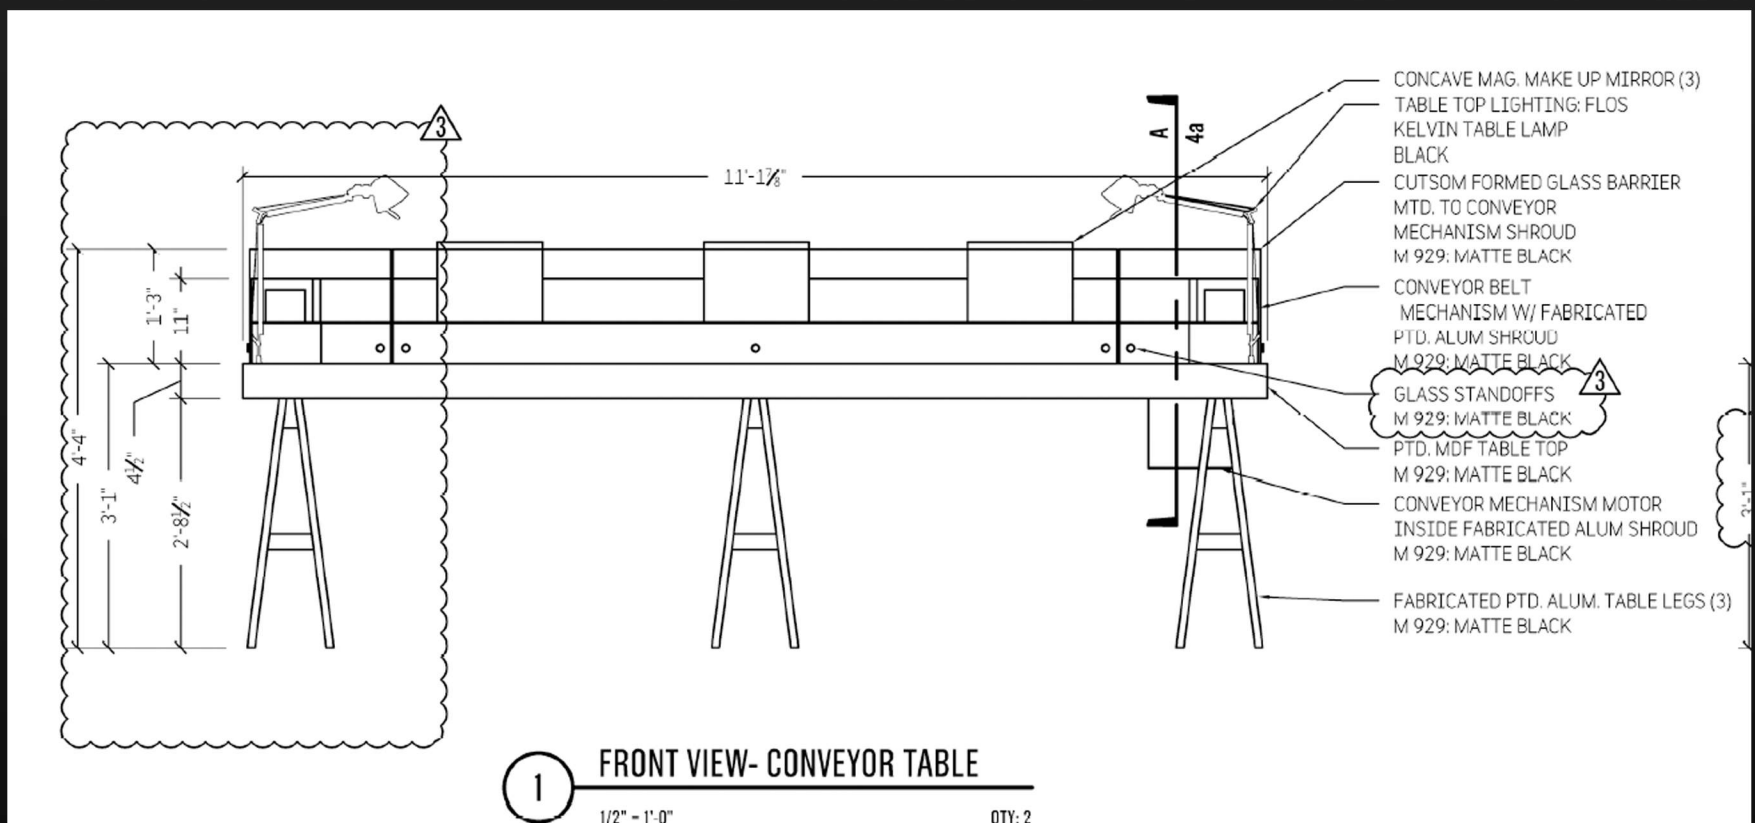

MAKEUP CONVEYOR BELT ELEVATION