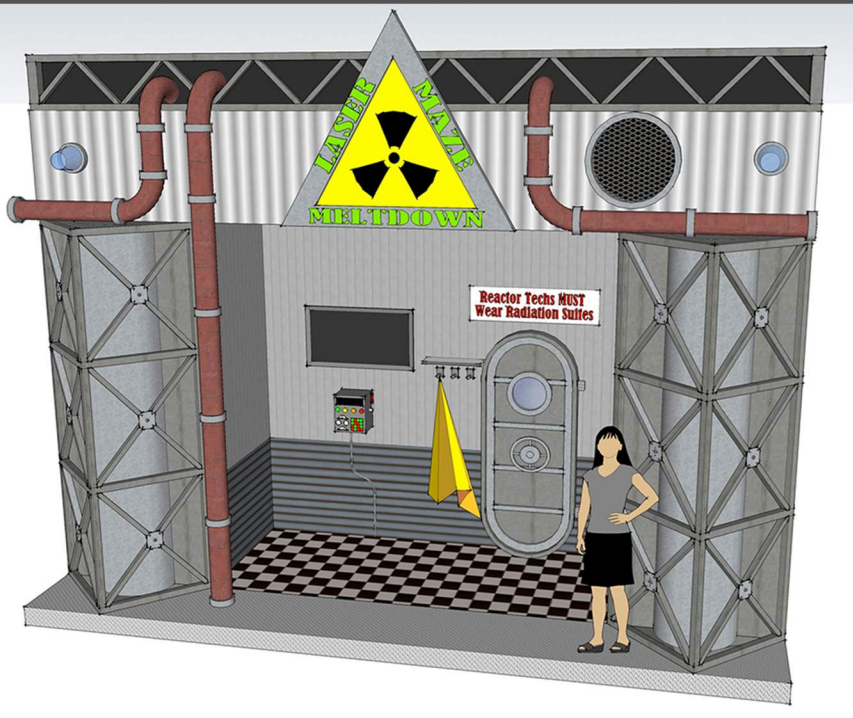

MODELING

LASER MAZE CONCEPT:
GOOGLE SKETCHUP