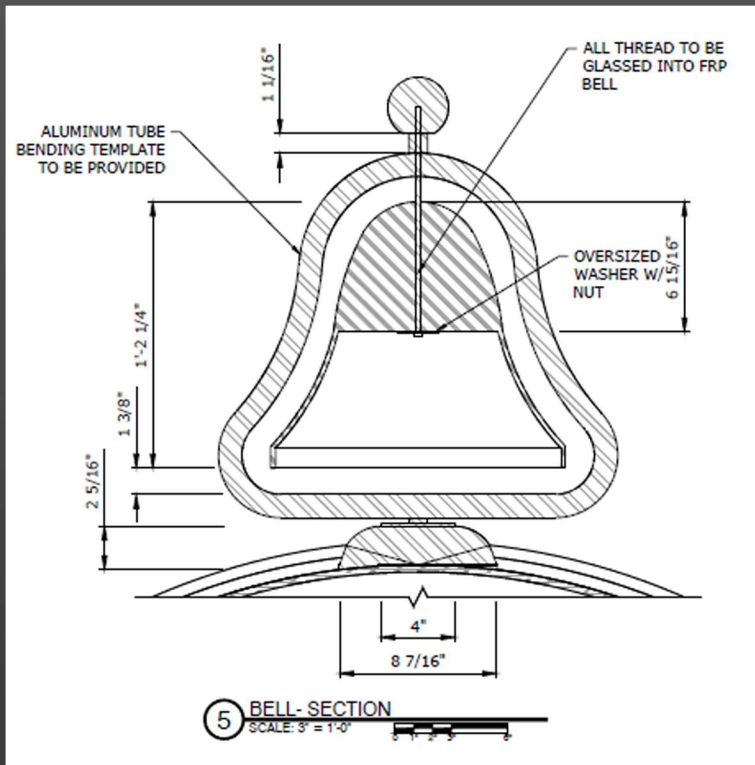

ANIMAL TREE EXHIBIT:
EXTERIOR ELEVATION

VIDEO DISPLAY WALL FRAMING

WHALE FEED BOX DETAILS

NOTE: BUILD 3 FEED BOXES
ALL METAL AND FASTENERS MUST BE 316 STAINLESS STEEL

DRAFTING

THEMED ELEMENT DETAIL

PROP CASE MILLWORK