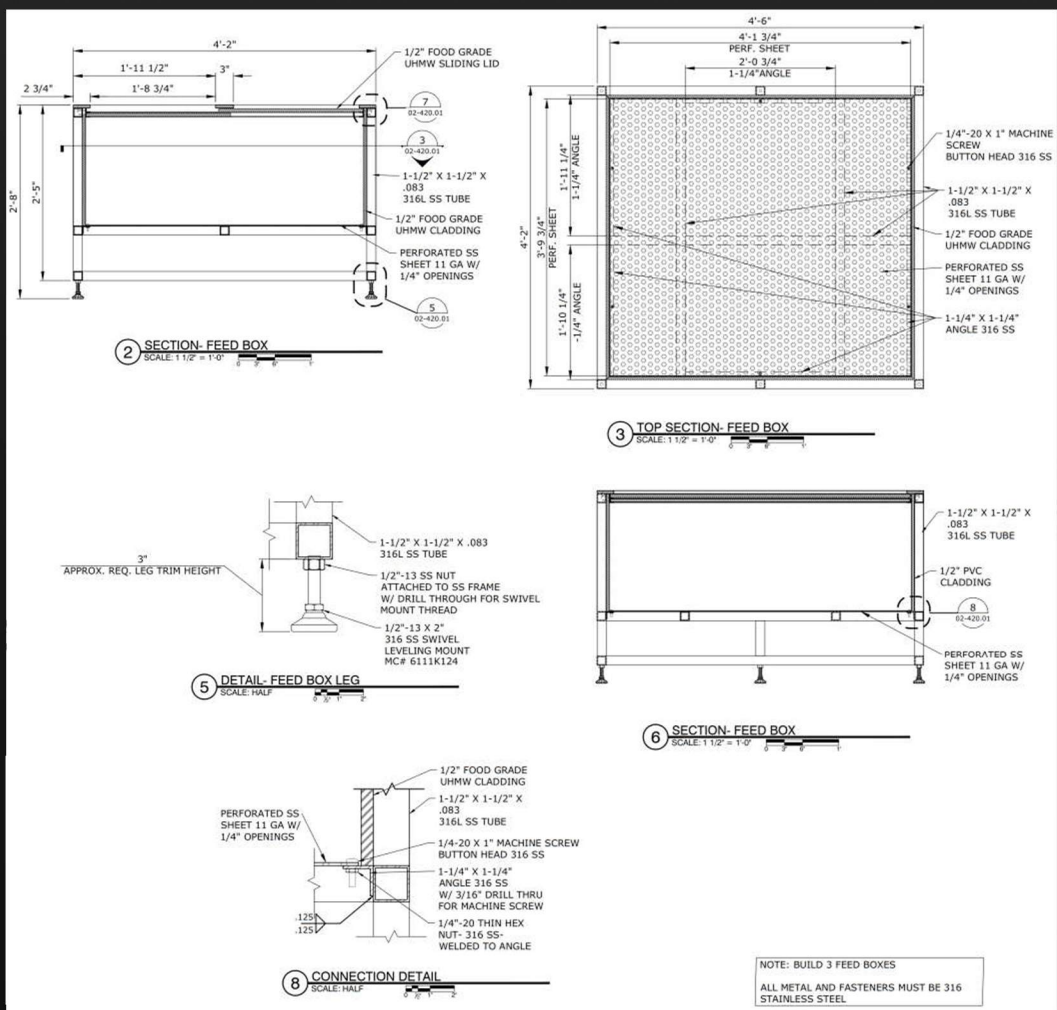

JACKSONVILLE ZOO: AFRICAN FOREST TREE EXHIBIT

- DESIGN DEVELOPMENT DRAWINGS AND COORDINATION WITH ENGINEERING, FABRICATION VENDORS, AND CLIENT

DRAFTING

MAKEUP DISPLAY:
PROJECTION CANISTER SECTION

SAFETY NET DEPLOYMENT BOX:
SECTION DETAIL

ANIMAL TREE EXHIBIT:
EXTERIOR ELEVATION

VIDEO DISPLAY WALL FRAMING

WHALE FEED BOX DETAILS

NOTE: BUILD 3 FEED BOXES
ALL METAL AND FASTENERS MUST BE 316 STAINLESS STEEL

DRAFTING

THEMED ELEMENT DETAIL

PROP CASE MILLWORK