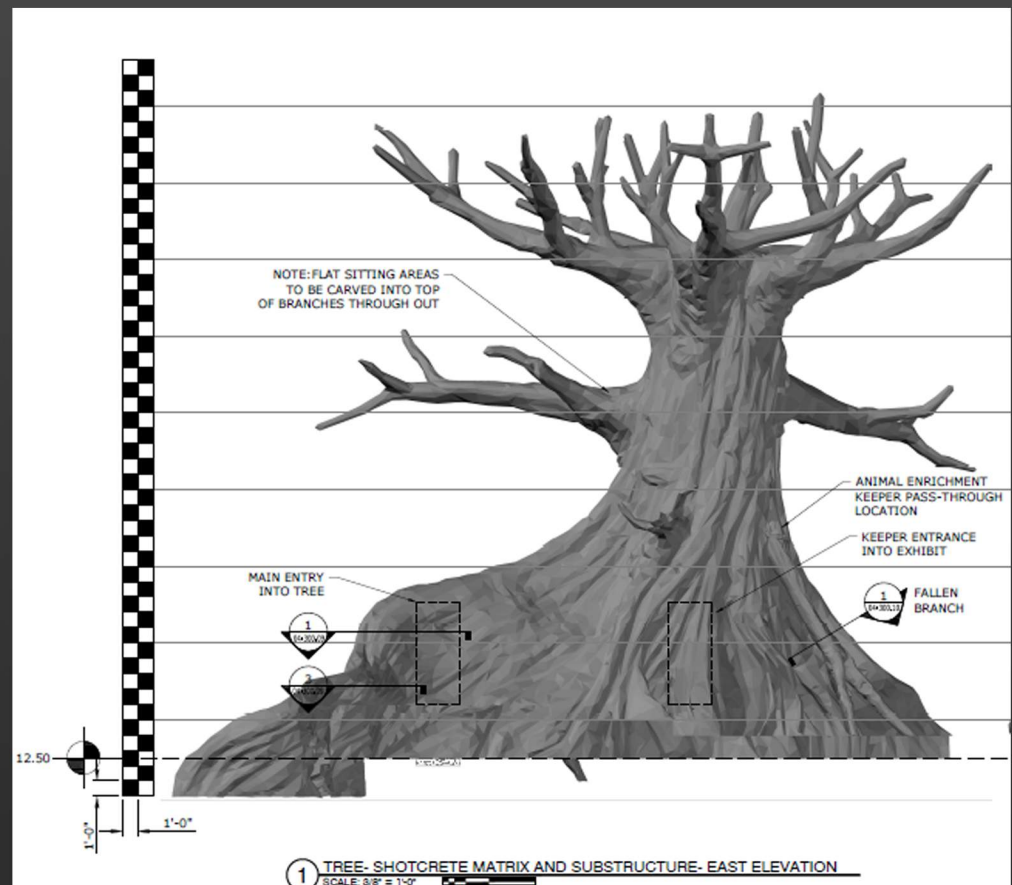

UNIVERSAL'S HOLIDAY PARADE FEATURING MACY'S

- CONSTRUCTION DRAWINGS FOR TOY TRAIN AND SHREK FLOATS
- ELEMENT COORDINATION ON VARIOUS FLOATS

SEAWORLD SAN DIEGO ORCA STAGE REVAMP

- COORDINATION OF NASSAL SCOPE WITH EXISTING AND NEW FACILITY INFRASTRUCTURE
- DESIGN DEVELOPMENT DRAWINGS FOR NEW STAGE ELEMENTS

JACKSONVILLE ZOO: AFRICAN FOREST TREE EXHIBIT

- DESIGN DEVELOPMENT DRAWINGS AND COORDINATION WITH ENGINEERING, FABRICATION VENDORS, AND CLIENT

DRAFTING

MAKEUP DISPLAY:
PROJECTION CANISTER SECTION

SAFETY NET DEPLOYMENT BOX:
SECTION DETAIL