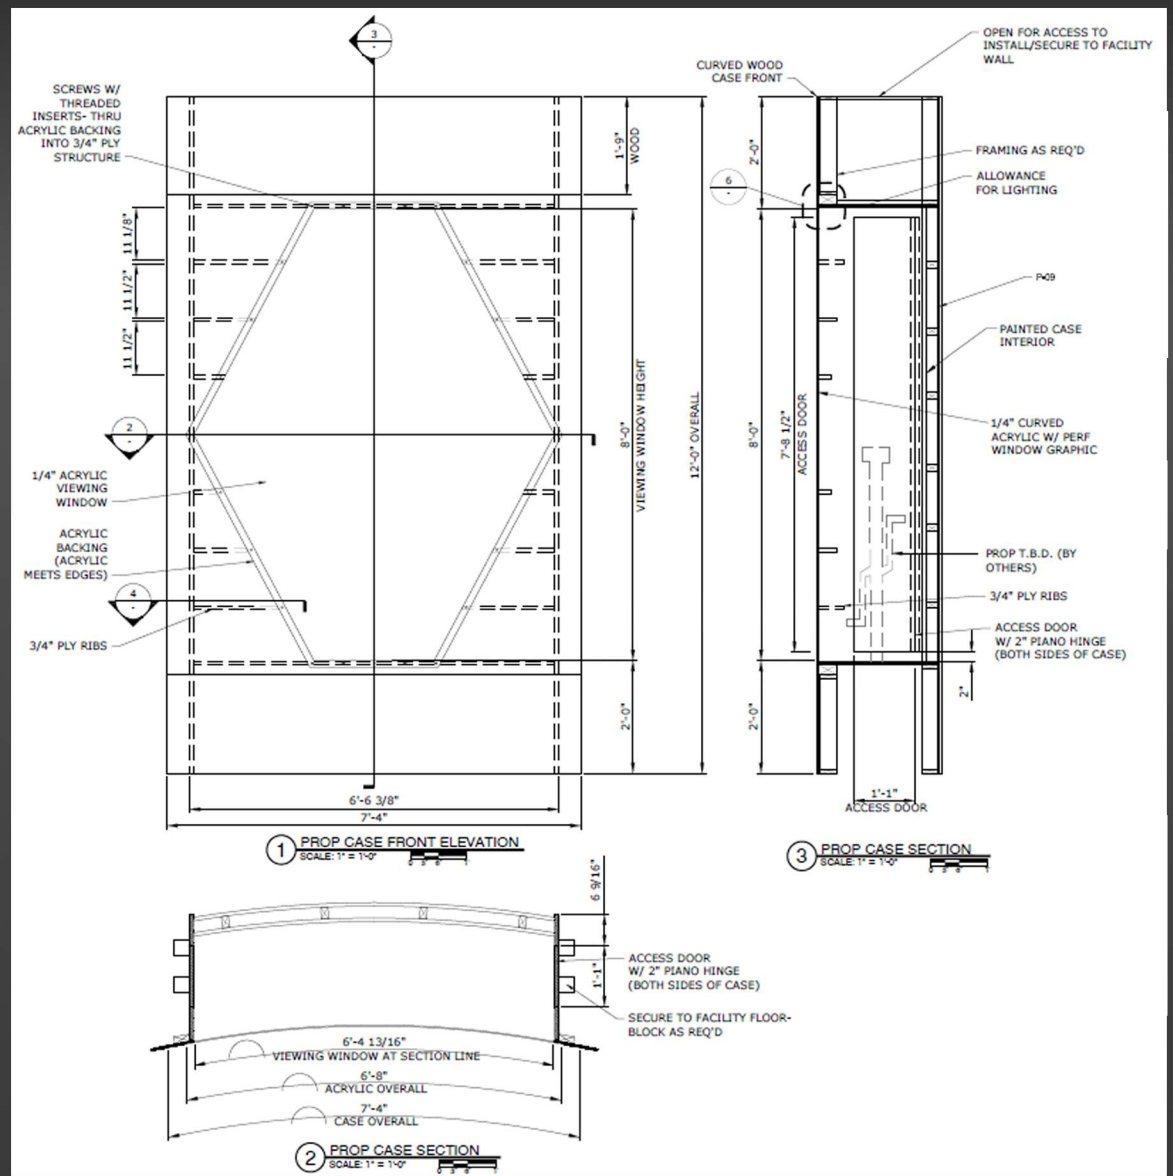

ANIMAL TREE EXHIBIT:
EXTERIOR ELEVATION

VIDEO DISPLAY WALL FRAMING

WHALE FEED BOX DETAILS

NOTE: BUILD 3 FEED BOXES
ALL METAL AND FASTENERS MUST BE 316 STAINLESS STEEL

DRAFTING

THEMED ELEMENT DETAIL

PROP CASE MILLWORK