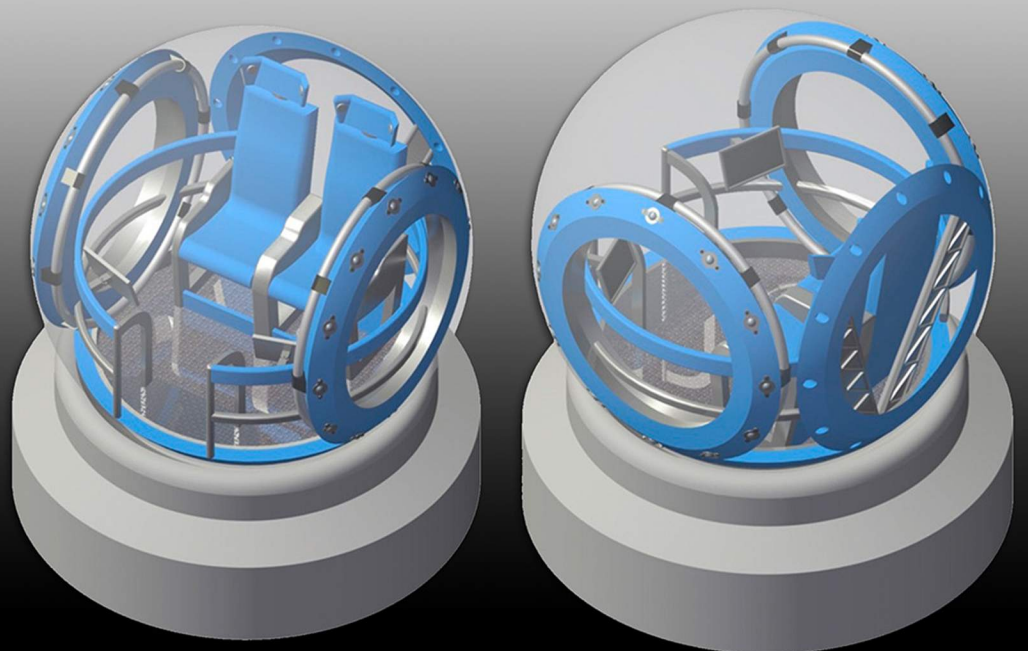

SCENIC PLATFORM ELEVATION

THEMED ELEMENT DETAIL

MAKEUP CONVEYOR BELT ELEVATION

SET DESIGN

THE LITTLE MERMAID

-The Orlando Shakespeare Theatre
-Dir. Patrick Brailard

PAINT ELEVATIONS

SET RENDERING

MODELING

LASER MAZE CONCEPT:
GOOGLE SKETCHUP

LASER MAZE CONCEPT: GOOGLE SKETCHUP

CHARACTER SCULPT: PIXOLOGIC ZBRUSH

RIDE VEHICLE RECREATION:
RHINOCEROS 6

VEHICLE RECREATION:
VECTORWORKS

RIDE VEHICLE CONCEPT: VECTORWORKS