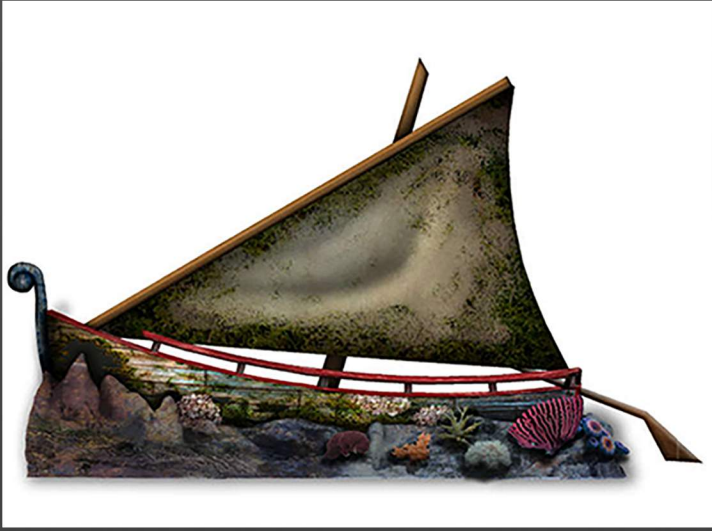

SCENIC PLATFORM ELEVATION

THEMED ELEMENT DETAIL

MAKEUP CONVEYOR BELT ELEVATION

SET DESIGN

THE LITTLE MERMAID

-The Orlando Shakespeare Theatre
-Dir. Patrick Brailard

PAINT ELEVATIONS

SET RENDERING