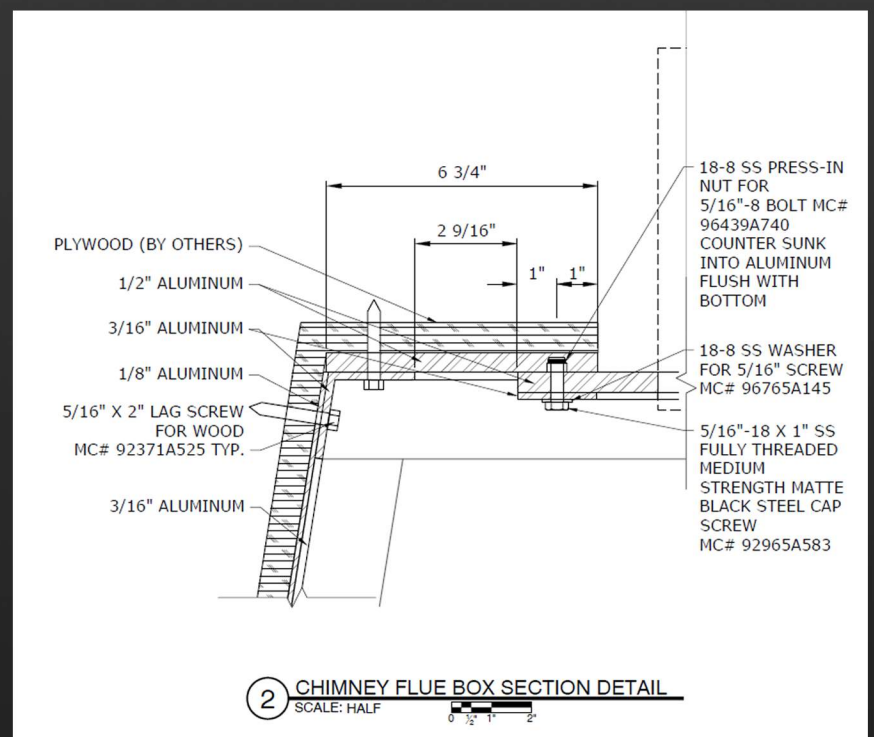

THEMED ELEMENT DETAIL